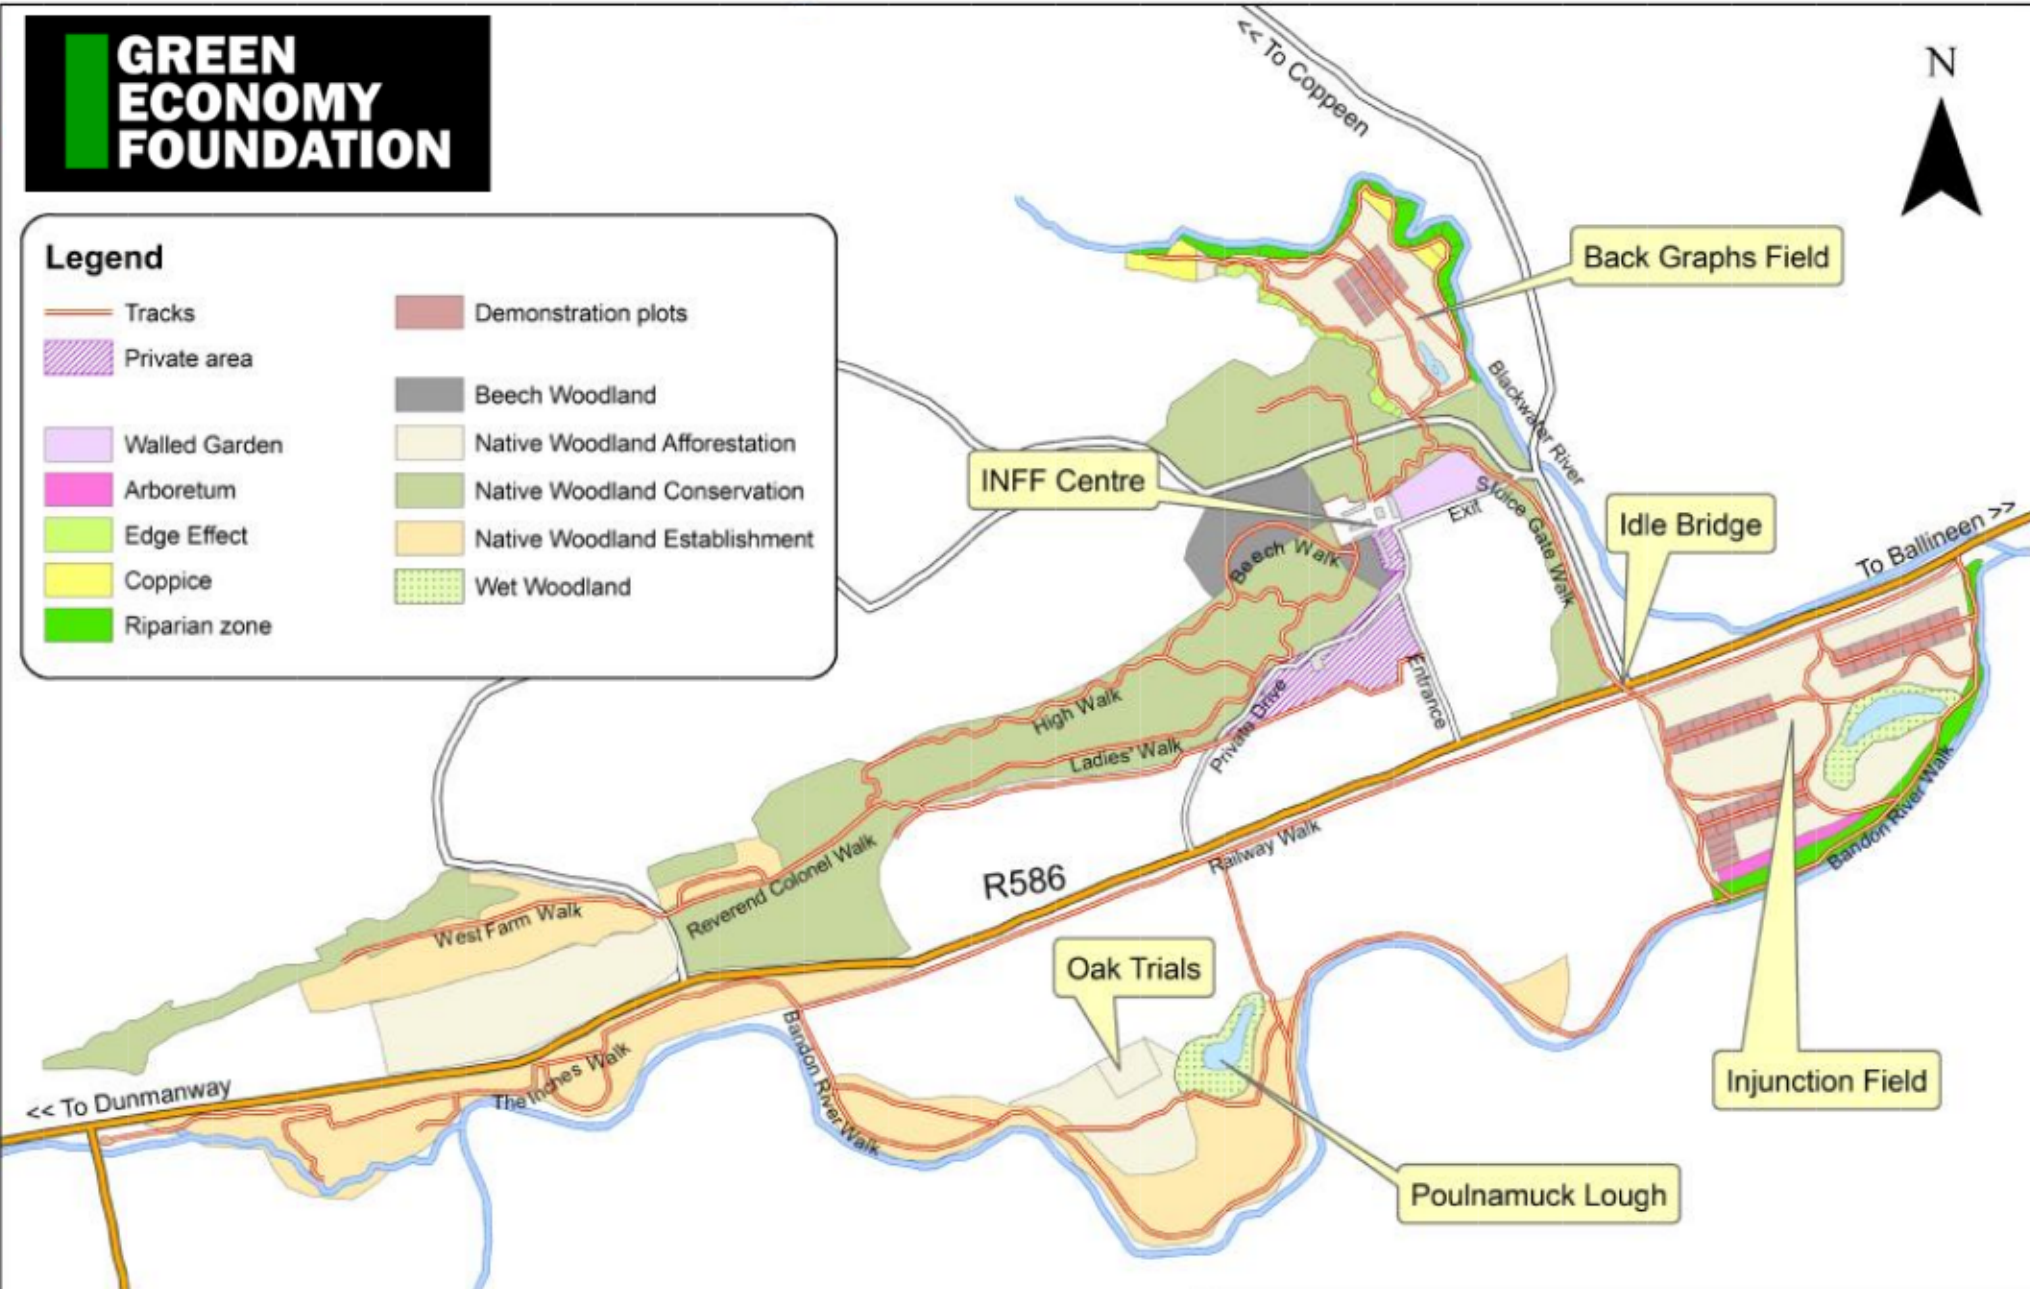

GREEN ECONOMY FOUNDATION

Legend

-  Tracks
-  Private area
-  Walled Garden
-  Arboretum
-  Edge Effect
-  Coppice
-  Riparian zone
-  Demonstration plots
-  Beech Woodland
-  Native Woodland Afforestation
-  Native Woodland Conservation
-  Native Woodland Establishment
-  Wet Woodland

Map created by Noreen Dalton (2007)