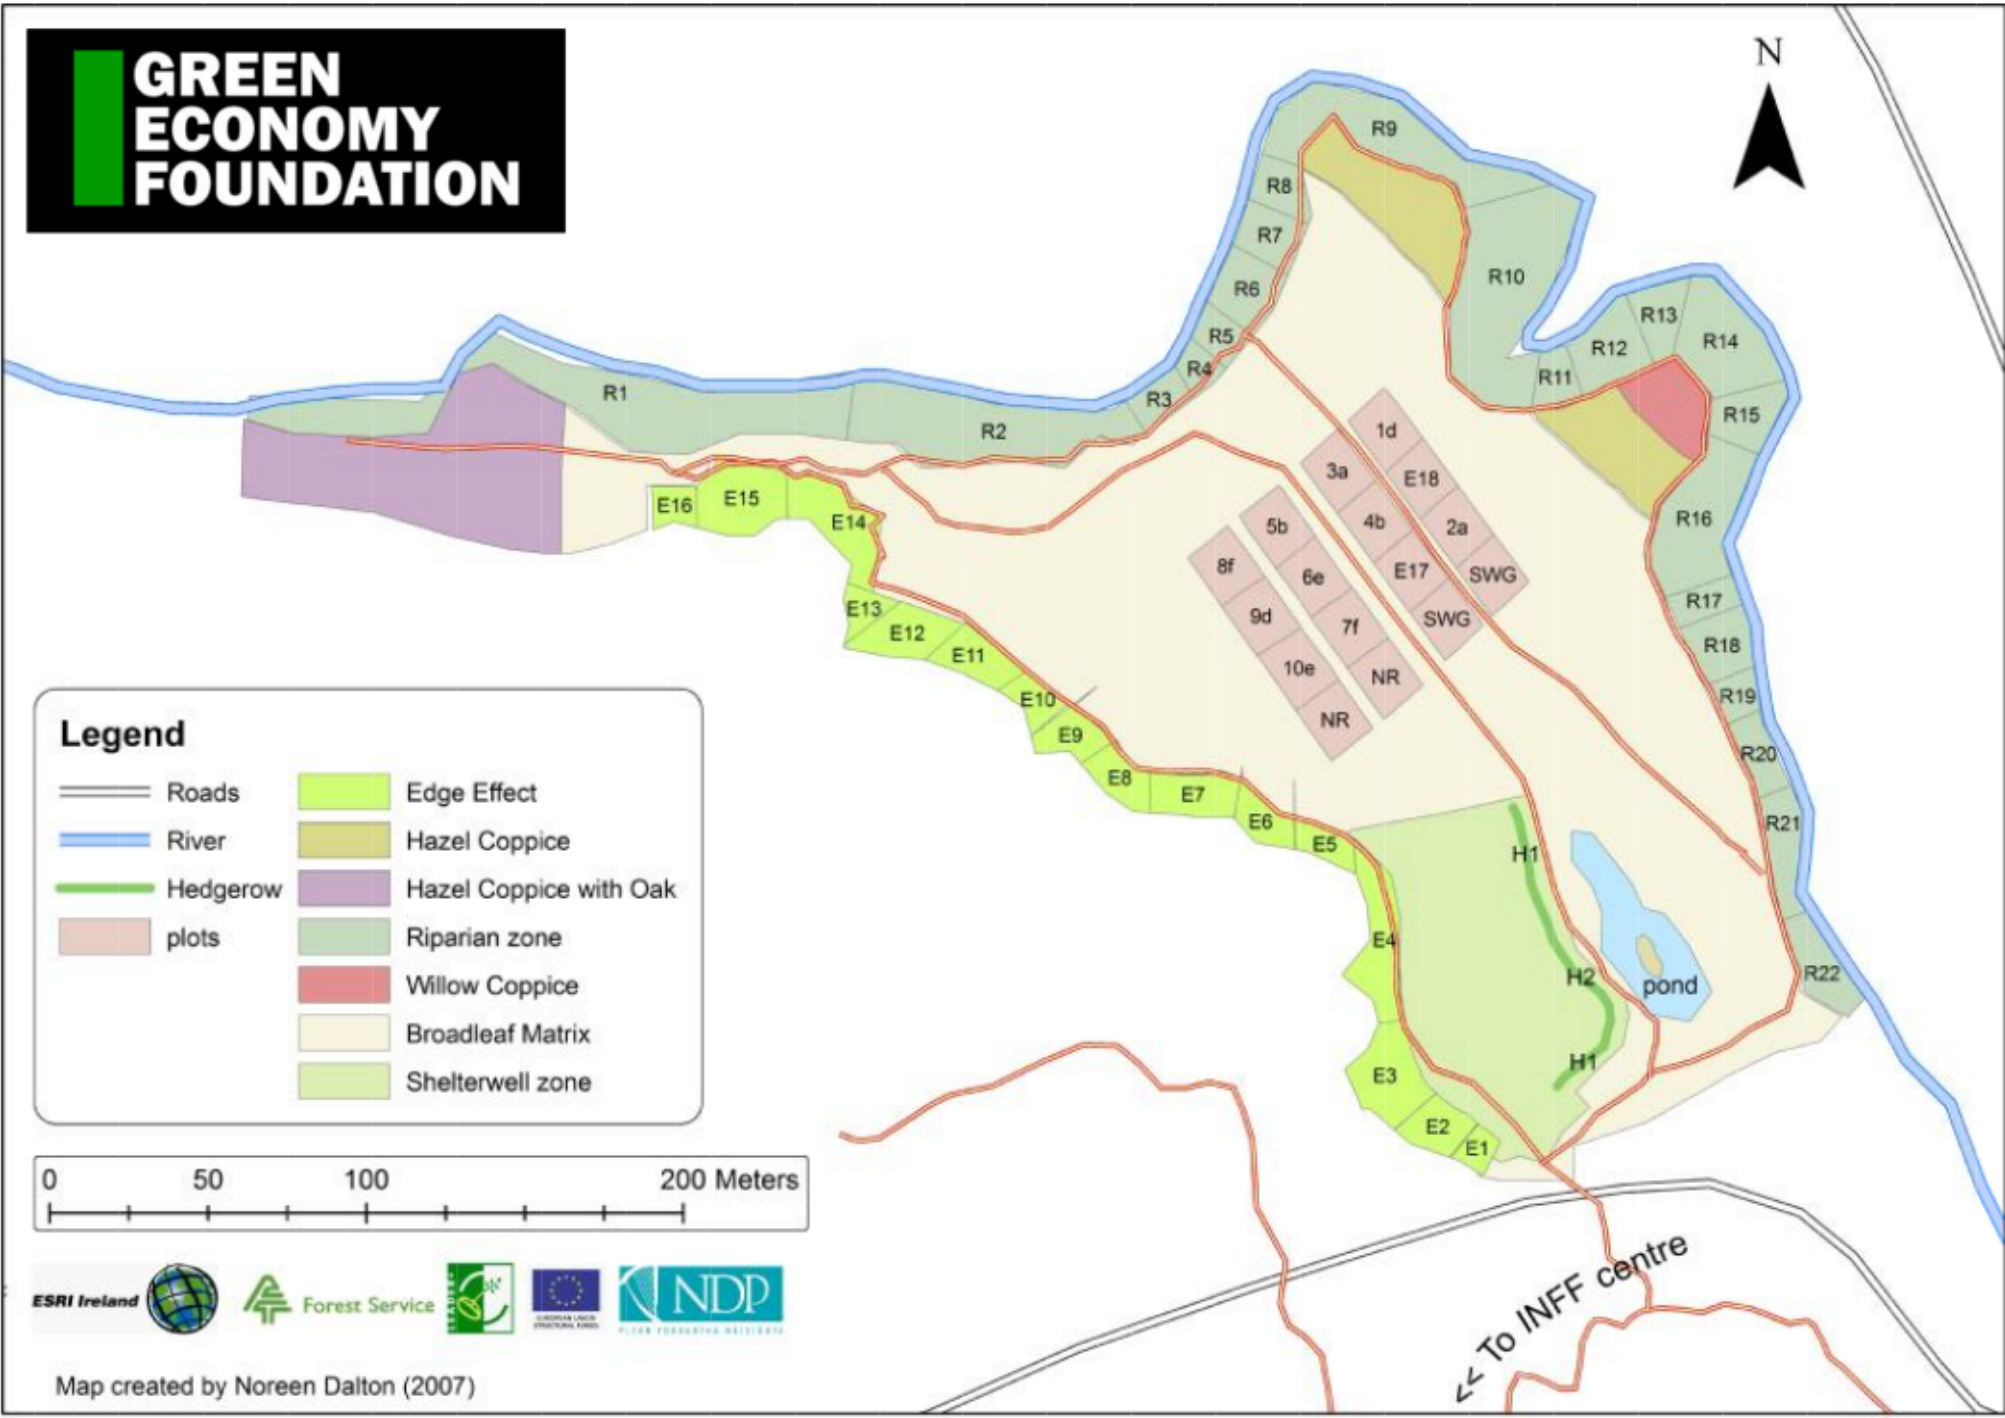

GREEN ECONOMY FOUNDATION

Legend

Roads	Edge Effect
River	Hazel Coppice
Hedgerow	Hazel Coppice with Oak
plots	Riparian zone
	Willow Coppice
	Broadleaf Matrix
	Shelterwell zone

Map created by Noreen Dalton (2007)